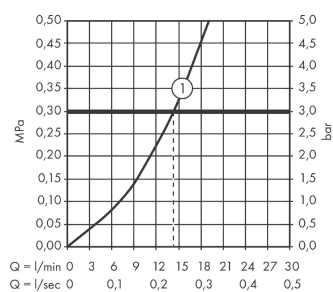

Talis S
Single lever shower mixer for exposed installation
 Surfaces: **Chrome** Article Number: **72600000**

Description

product features

- connection type: s-shaped connections
- centre distance: 150 ± 12 mm
- flow rate of hand shower at 3 bar: 14 l/min
- ceramic cartridge
- min. operating pressure: 1 bar
- max. operating pressure: 10 bar
- temperature limitation adjustable
- non-return valve
- with silencer
- hose connection DN15
- connection dimension: DN15

Product image

Scale drawing

Flowchart

Shower outlet with 1B-resistance