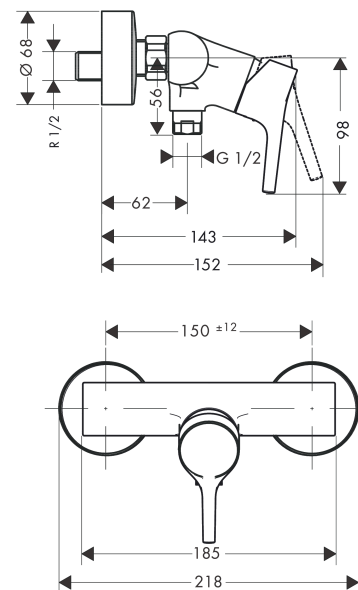

Talis S
Single lever shower mixer for exposed installation
 Surfaces: **Chrome** Article Number: **72600000**

Description

product features

- connection type: s-shaped connections
- centre distance: 150 ± 12 mm
- flow rate of hand shower at 3 bar: 14 l/min
- ceramic cartridge
- min. operating pressure: 1 bar
- max. operating pressure: 10 bar
- temperature limitation adjustable
- non-return valve
- with silencer
- hose connection DN15
- connection dimension: DN15

Product image

Scale drawing

Flowchart

Shower outlet with 1B-resistance